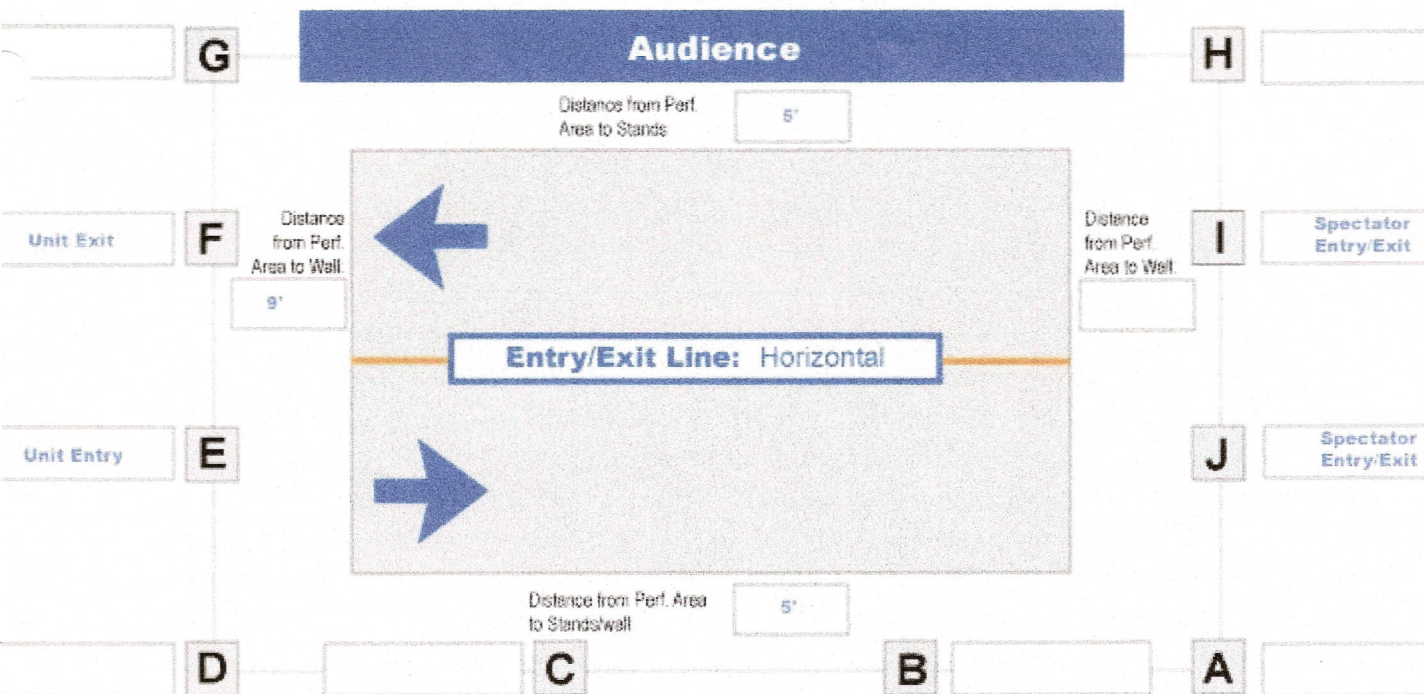

Green Hope H.S.

Minimum Performance Area: 55' x 90'

Minimum Ceiling Height lowest point including beams/rafters

25'+

Are the gym Entry/Exit doors Single-Wide, Double-Wide, or Double-Wide with non-removable bar?

Double Wide

Are there any low-hanging obstructions? (Basketball/volleyball nets?)

None

Exact dimensions of Entry/Exit door to be used at the show

6' 3" x 6' 10"

Please indicate their location on the diagram